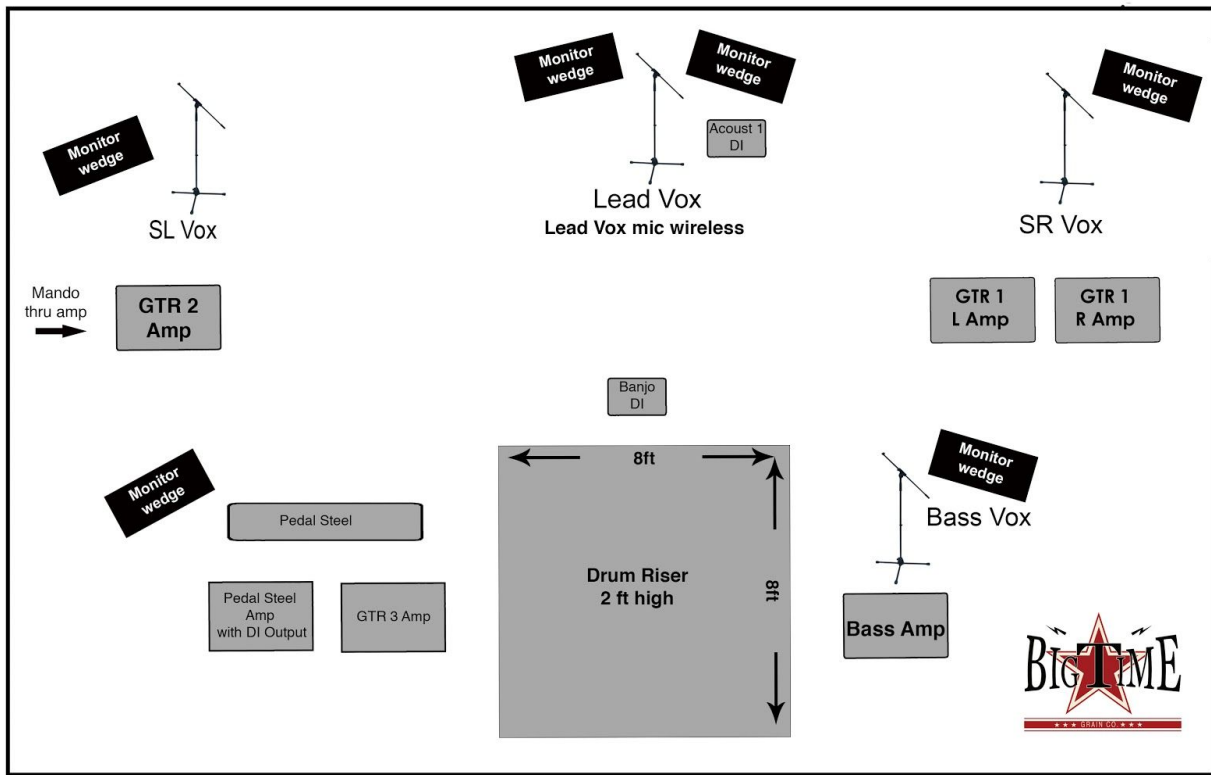

STAGE PLOT

BIG TIME GRAIN CO

BigTimeGrainCo.Com

913-238-0151
tourmanager@bigtimegrain.com